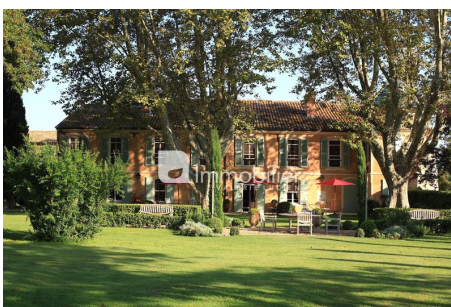

ACTUEL IMMOBILIER - SARL ICI ET MAINTENANT - 7a rue Lafayette - 13210 Saint Rémy de Provence -

Tél: 04 32 60 16 62 - info@actuelimmobilier.net - Gérante : Mme Valérie LUCIEN - CPI Transaction n° 1301 2018 000 027 361 RCS 528 694 516

- NAF 6831Z - Non détentrice de fonds : sans garantie financière - Document non contractuel - Médiateur :MEDIMMOCONSO – 1 Allée du Parc de

Mesemena-Bât A – CS 25222- 44505 LA BAULE CEDEX- Site internet : <https://medimmoconso.fr/adresser-une-reclamation/>